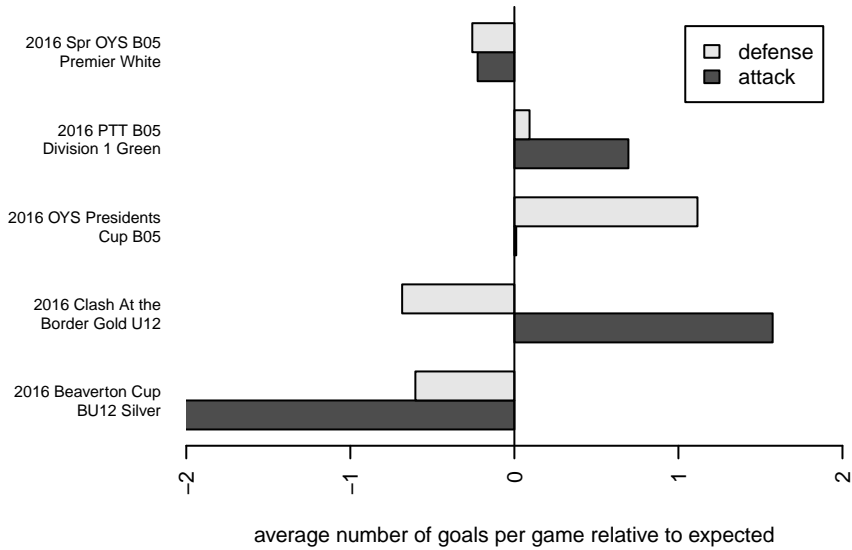

Performance relative to 13 month average