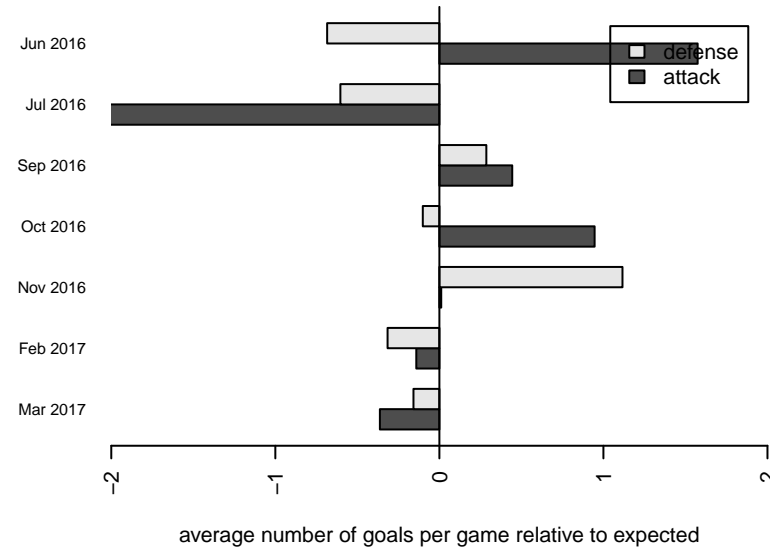

Performance relative to 13 month average