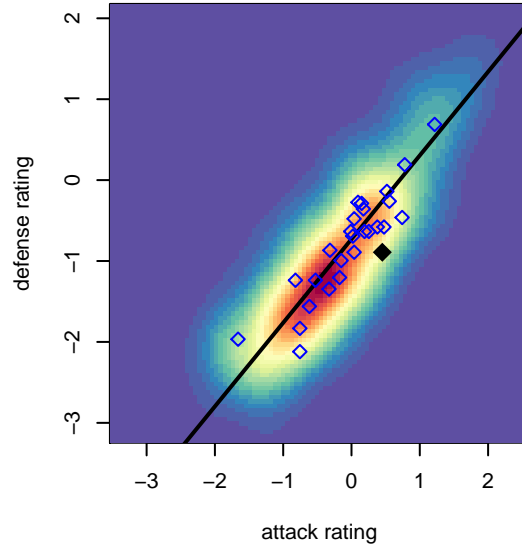

**attack and defense rating
relative to others at age
and all opponents in last 13 months**