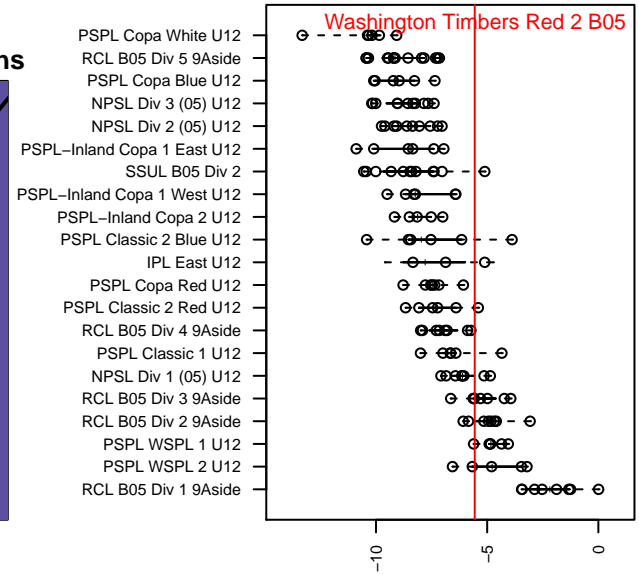

**attack and defense rating
relative to others at age
and all opponents in last 13 months**