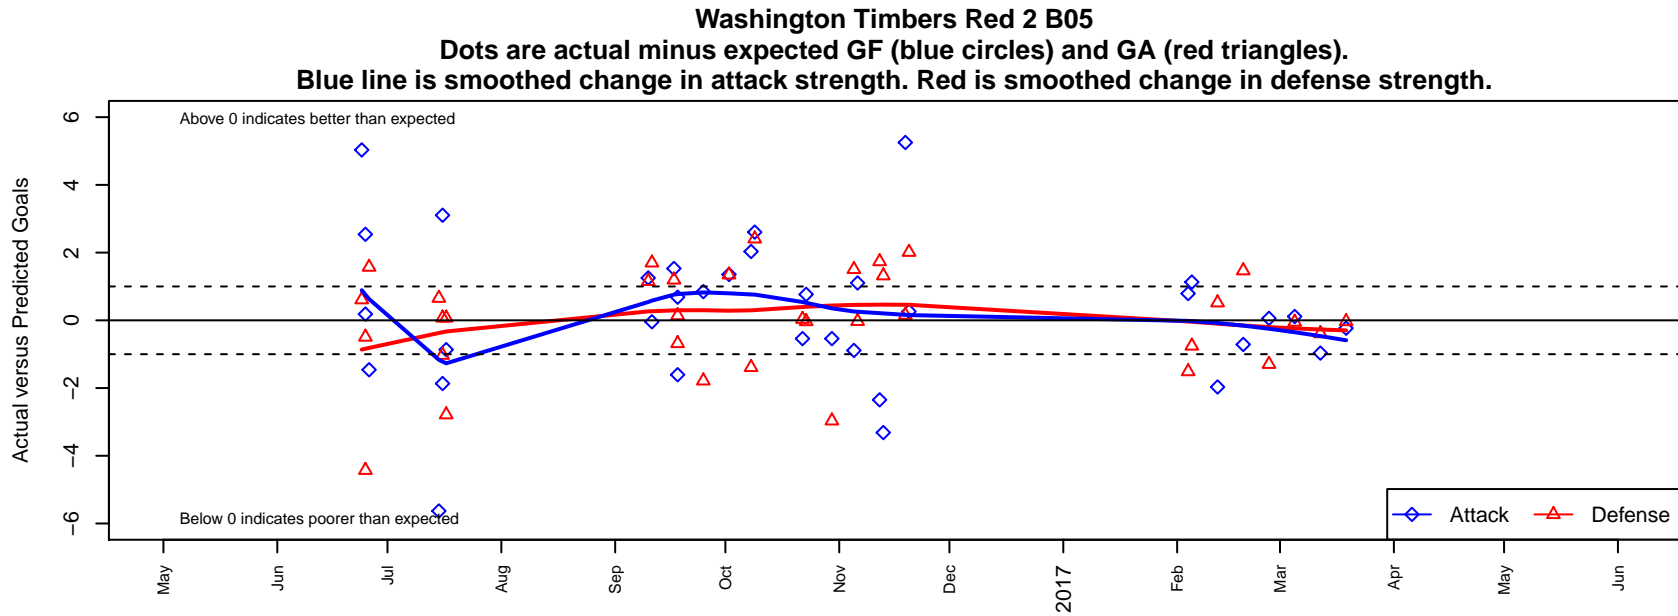

Washington Timbers Red 2 B05

Washington Timbers
 Vancouver, WA
 B05 total strength=735
 attack=1.57 defense=0.41
 fall league = PTT B05 Div 1 Green
 spr league = Spr OYS B05 Premier White

alt names used:
 WTFC B05 Red 2
 WA Timbers FC B05 Red 2
 WA Timbers 05B Red 2
 WA Timbers 05B Red 2
 WA Timbers 05B Red 2

Venues played:
 2016 Clash At the Border Gold U12
 2016 Beaverton Cup BU12 Silver
 2016 PTT B05 Division 1 Green
 2016 OYS Presidents Cup B05
 2016 Spr OYS B05 Premier White

**attack and defense variance (black dot)
relative to other teams
and top 10 in region**